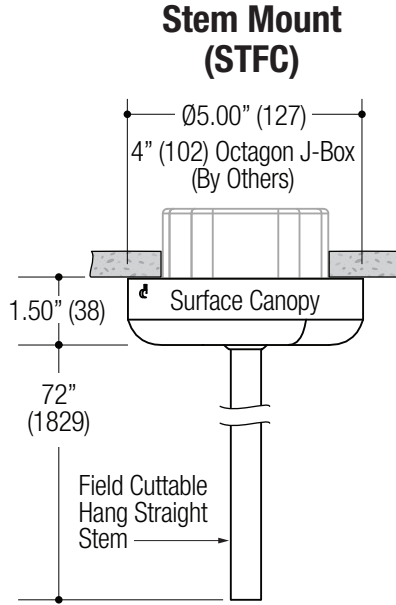

## MOUNTING OPTIONS

PROJECT

TYPE

CATALOG NUMBER

Measurements in ( ) are metric equivalents.

**Standard Surface Mount**  
(No Kit Required)

**Stem Mount**

**Suspended Mount**

#### ORDERING INFO

SERIES	TYPE	FINISH
<b>CYB</b> Small	<b>STFC</b>	<b>BB</b> Black
<b>CYC</b> Medium	Stem Kit 6' Field Cuttable	<b>WW</b> White
<b>CYD</b> Large	<b>CBFC</b>	
	Suspension Cord Kit 8' Field Cuttable	
<b>CYB</b>		