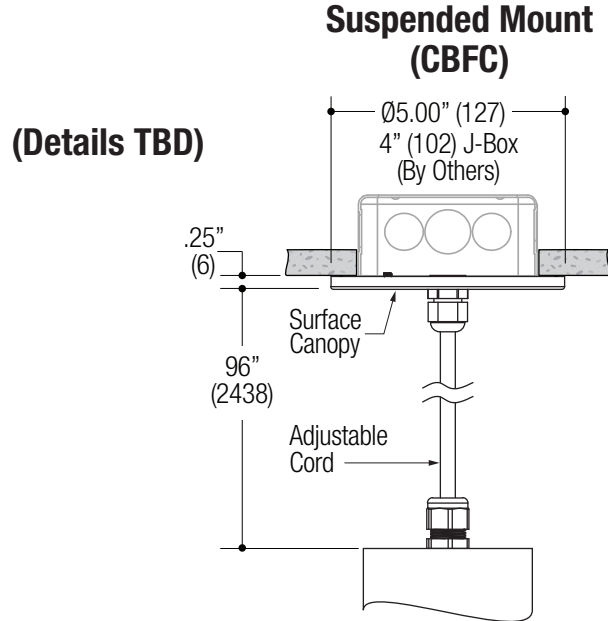

## MOUNTING OPTIONS

PROJECT

TYPE

CATALOG NUMBER

Measurements in ( ) are metric equivalents.

**Standard Surface Mount**  
(No Kit Required)

**Stem Mount**

**Suspended Mount**

#### ORDERING INFO

SERIES	TYPE	FINISH
<b>CYB</b> Small	<b>STFC</b>	<b>BB</b> Black
<b>CYC</b> Medium	Stem Kit 6' Field Cuttable	<b>WW</b> White
<b>CYD</b> Large	<b>CBFC</b>	
	Suspension Cord Kit 8' Field Cuttable	
<b>CYB</b>		