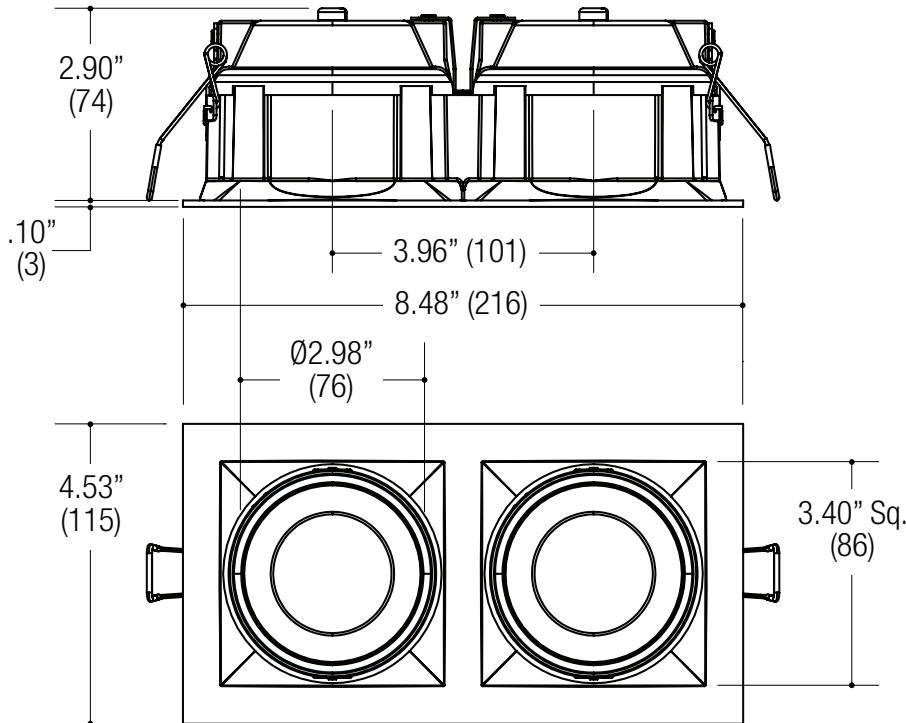

PROJECT

TYPE

CATALOG NUMBER

Measurements in ( ) are metric equivalents.

4424

Specifications

ADJUSTABLE DOWNLIGHT 4424 Rectangular

- Dual recessed adjustable downlights
- 35° aiming
- 4.53" x 8.48" rectangular die-cast aluminum trim
- Deep bevel
- Dual small apertures
- Easy installation and removal
- Powder coat finish

5 YEAR WARRANTY

Limited

TRIM ORDERING INFO

TRIM SERIES	LED MODULE	CRI / COLOR	BEAM SPREAD	TRIM FINISH	APERTURE LENS
4424 FD Series Beveled Square Adjustable Downlights	10U 10W LED / 900lm delivered	9030 90CRI / 3000K 9035 90CRI / 3500K	M Medium 33° (20° Narrow & 45° Wide also included)	WW All White	DF Diffusion Lens
4424					

Example: **4424-10U-9030-M-WW-DF**

©2021 FORMED LIGHTING

We reserve the right to change or withdraw specifications without prior notice.

HEADQUARTERS
9200 Deering Avenue
Chatsworth CA 91311

Telephone: 818-885-1335
Toll Free: 855-885-1335
Fax: 818-576-1335

www.formedlighting.com
rev: 120721